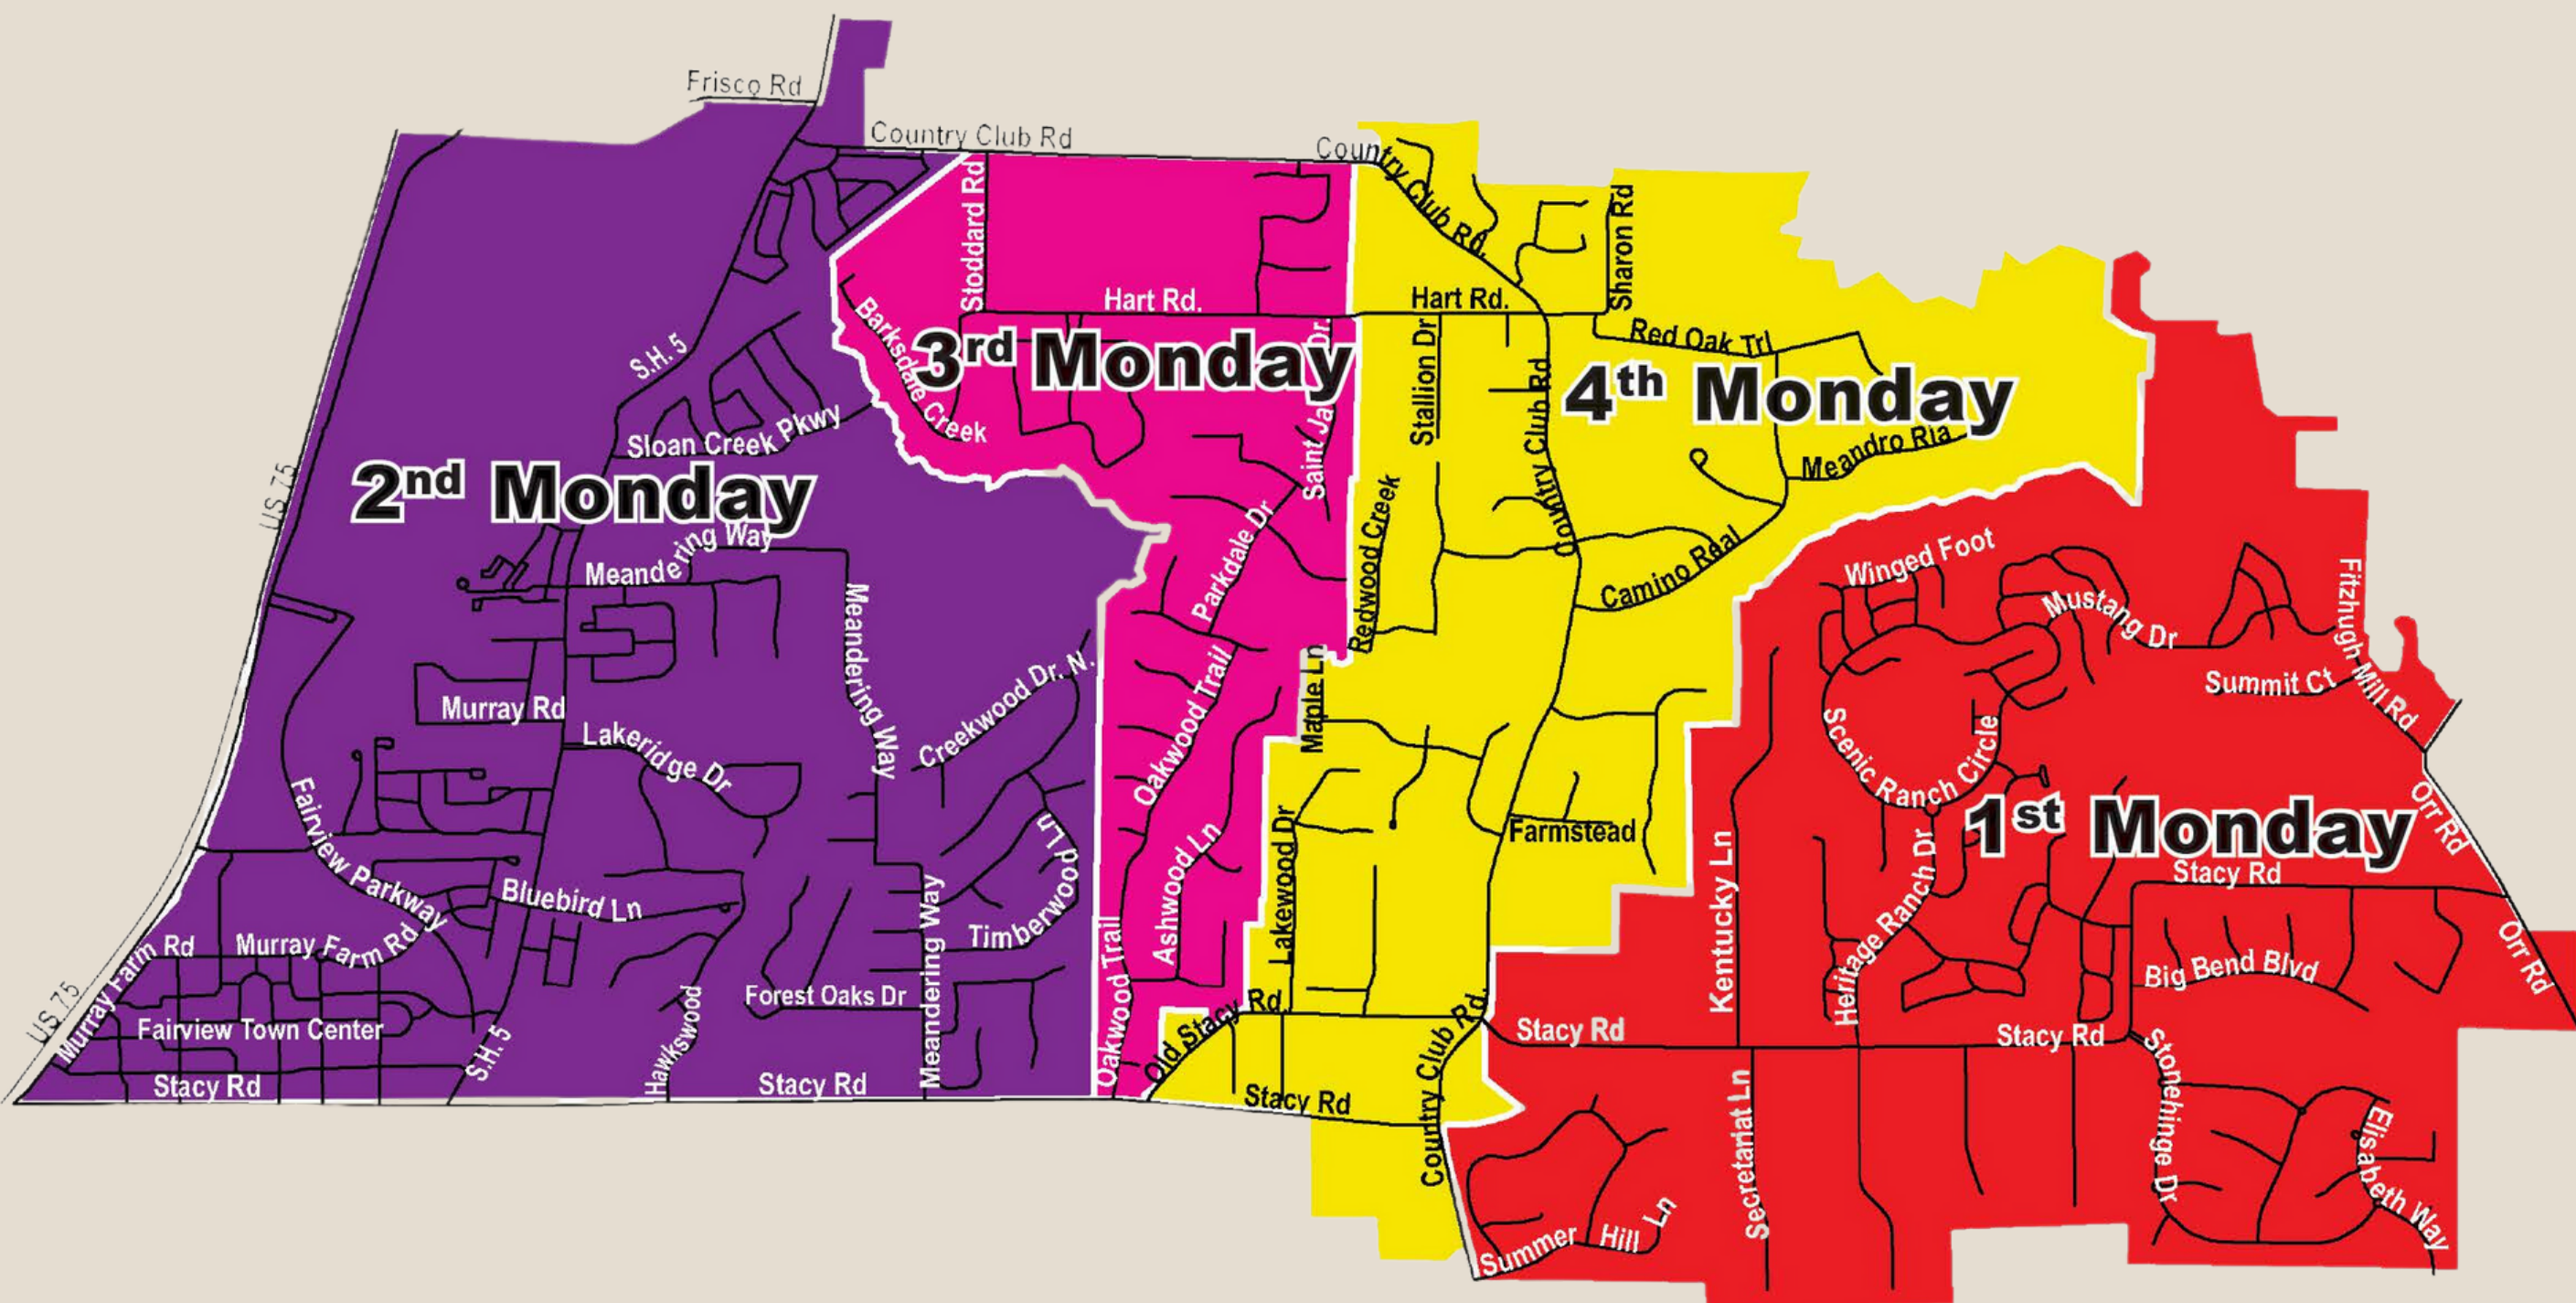

Solid Waste Collection in Fairview is provided by Republic Services

Call Republic Services at 972-422-2341 or visit the [Republic Services](#) website for more information or to report a missed collection or a damaged cart.

Bulk and Brush Collection Map

[Click](#) to Return to the Main Menu.

Key Things to Know about Brush and Bulk Collection

- Brush and bulk waste is collected on Mondays.
- Your address determines your collection week. [View the map](#) to see your collection week.
- Bulk and brush should be cut into 4-foot lengths and neatly stacked.
- Up to 12 cubic yards of brush and bulk are allowed per address in a month.
- A single cubic yard is 3 feet long, 3 feet wide and 3 feet tall.

Click to Return to the Main Menu.

Trash and Recycling Collection Map

[Click](#) to Return to the Main Menu.

Key Things to Know about Trash Collection

- Trash should be contained inside securely tied plastic bags, and all bags should fit inside the solid blue cart with the lid closed.
- Pink tags may be purchased from the town for \$2.14 each to be placed on each excess bag that doesn't fit inside the solid blue trash cart. Bags placed outside of carts without a town-issued tag will not be collected.
- Your collection day is based on your address. [View the map](#) to see if your collection day is Monday, Tuesday or Wednesday.
- Carts should be placed with handles facing the house and lids opening toward the street or alley.
- Carts must be placed 2 to 3 feet apart and away from each other and other objects that may obstruct the pickup arm.
- Carts should be placed at the curb by 7 a.m. on collection day and no earlier than 5 p.m. the prior day. Carts must be rolled away from the street after trash is collected – no later than 6 a.m. the following day.
- Hazardous waste cannot be included with household trash.