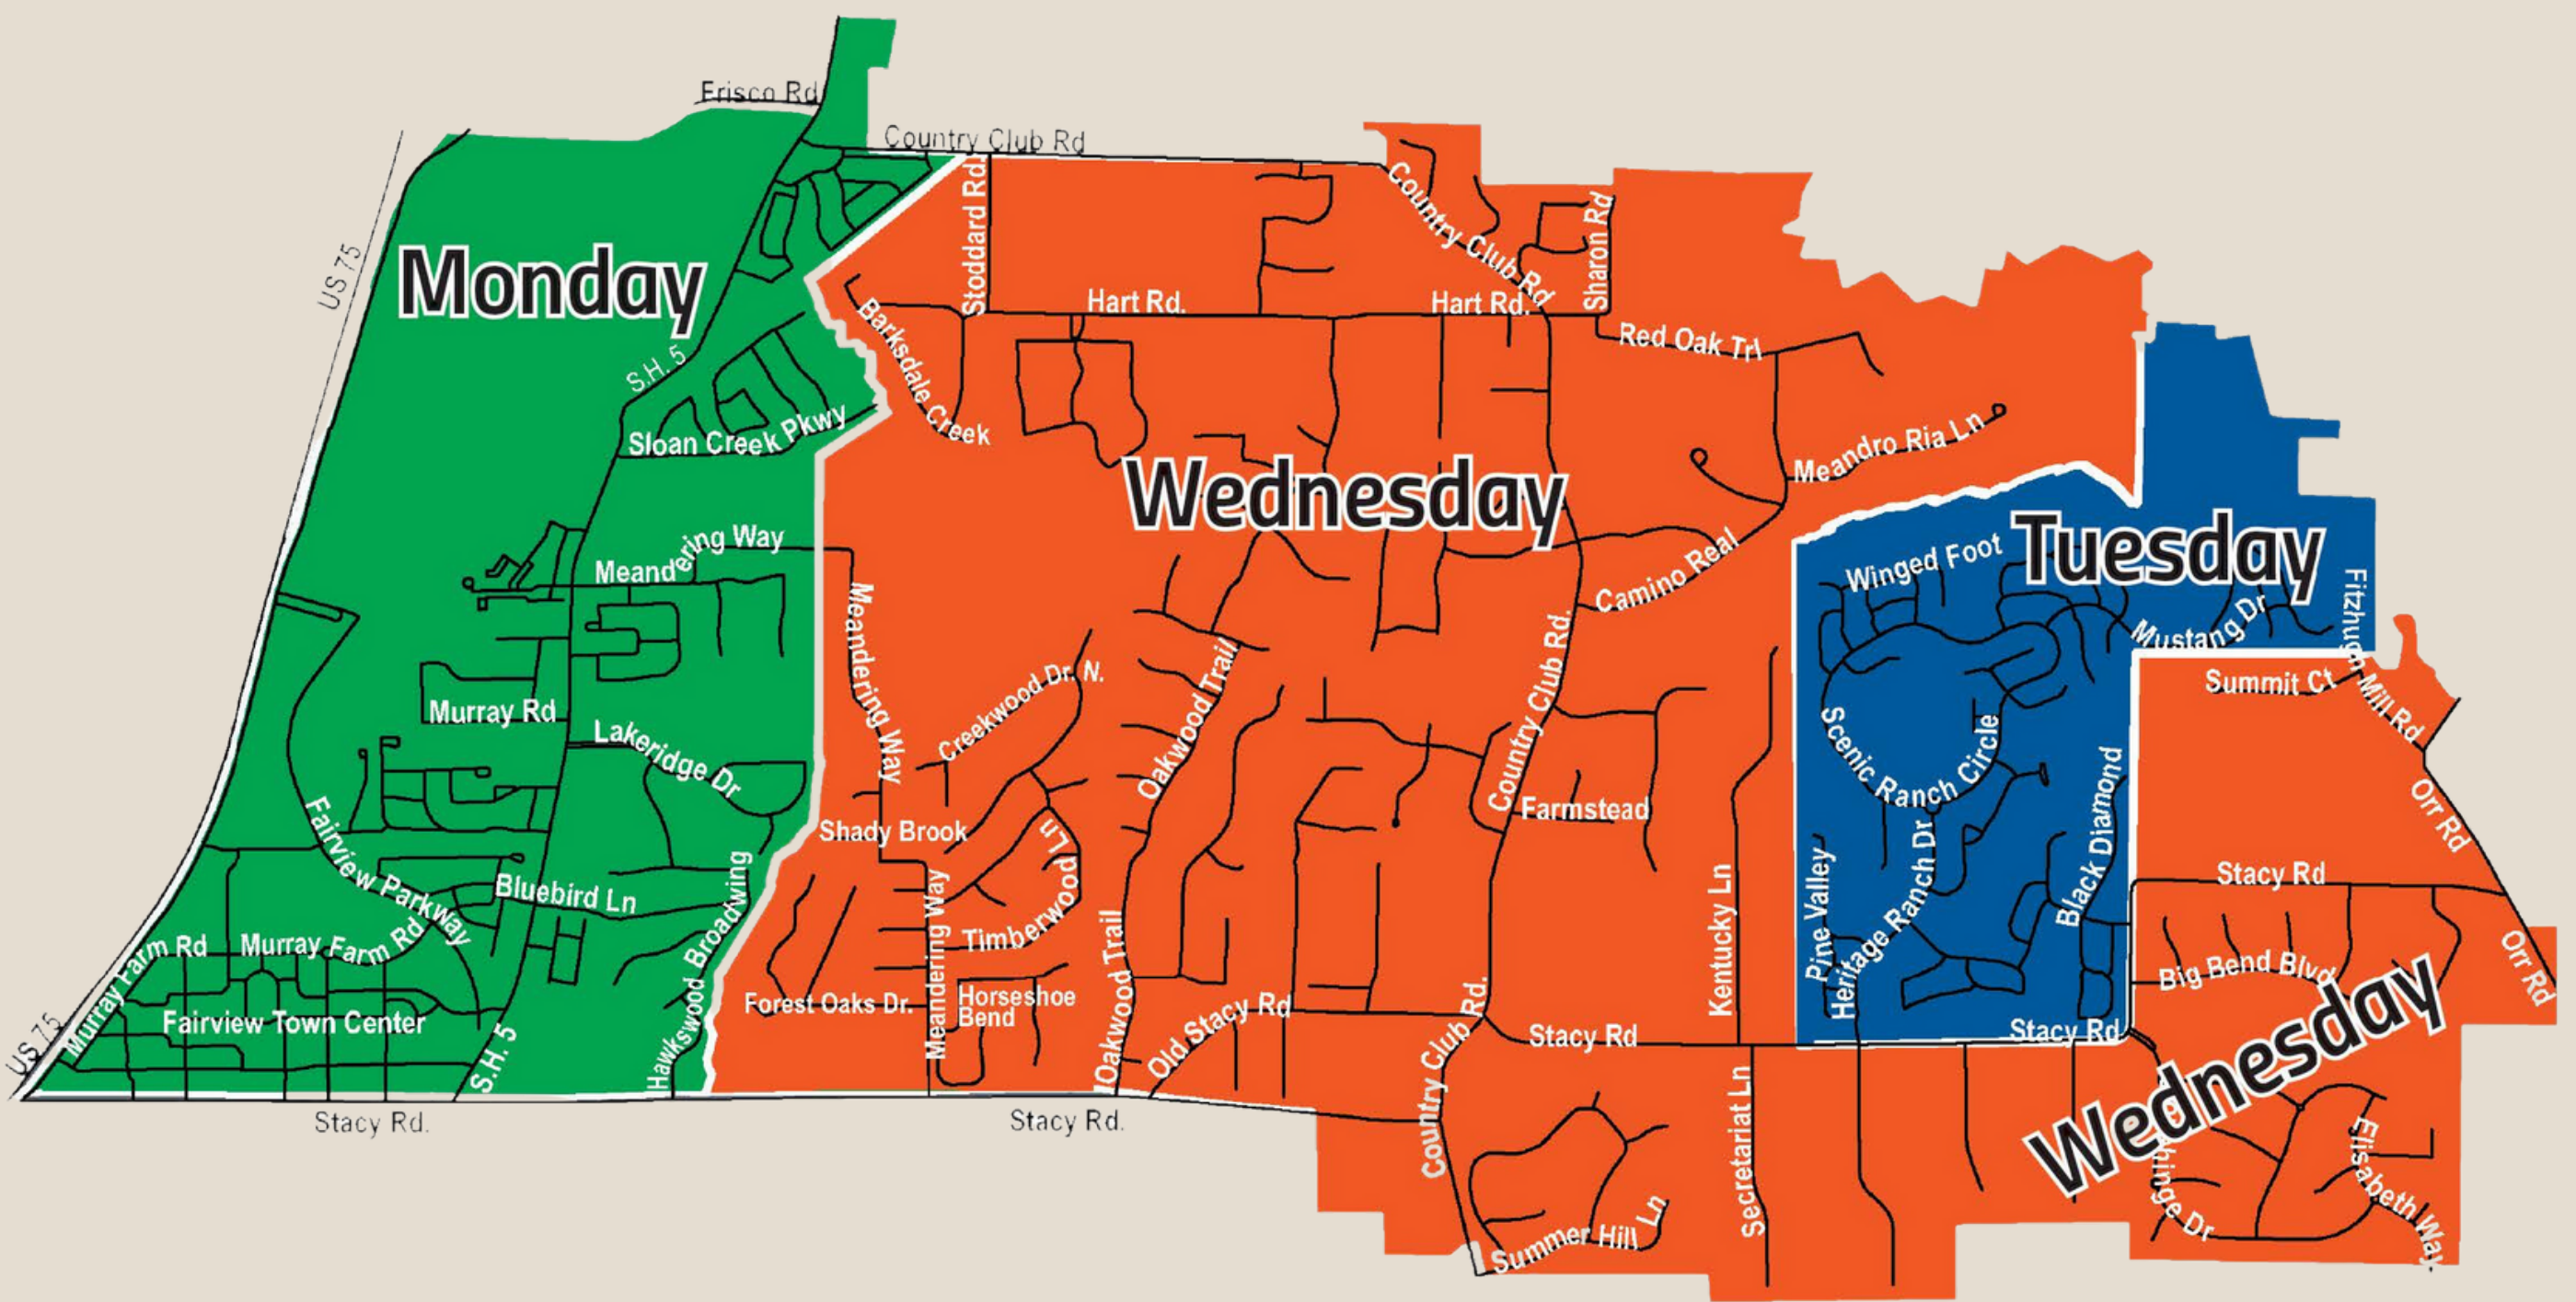

Bulk and Brush Collection Map

[Click](#) to Return to the Main Menu.

Key Things to Know about Brush and Bulk Collection

- Brush and bulk waste is collected on Mondays.
- Your address determines your collection week. [View the map](#) to see your collection week.
- Bulk and brush should be cut into 4-foot lengths and neatly stacked.
- Up to 12 cubic yards of brush and bulk are allowed per address in a month.
- A single cubic yard is 3 feet long, 3 feet wide and 3 feet tall.

Click to Return to the Main Menu.

Trash and Recycling Collection Map

[Click](#) to Return to the Main Menu.

Key Things to Know about Trash Collection

- Trash should be contained inside securely tied plastic bags, and all bags should fit inside the solid blue cart with the lid closed.
- Pink tags may be purchased from the town for \$2.14 each to be placed on each excess bag that doesn't fit inside the solid blue trash cart. Bags placed outside of carts without a town-issued tag will not be collected.
- Your collection day is based on your address. [View the map](#) to see if your collection day is Monday, Tuesday or Wednesday.
- Carts should be placed with handles facing the house and lids opening toward the street or alley.
- Carts must be placed 2 to 3 feet apart and away from each other and other objects that may obstruct the pickup arm.
- Carts should be placed at the curb by 7 a.m. on collection day and no earlier than 5 p.m. the prior day. Carts must be rolled away from the street after trash is collected – no later than 6 a.m. the following day.
- Hazardous waste cannot be included with household trash.