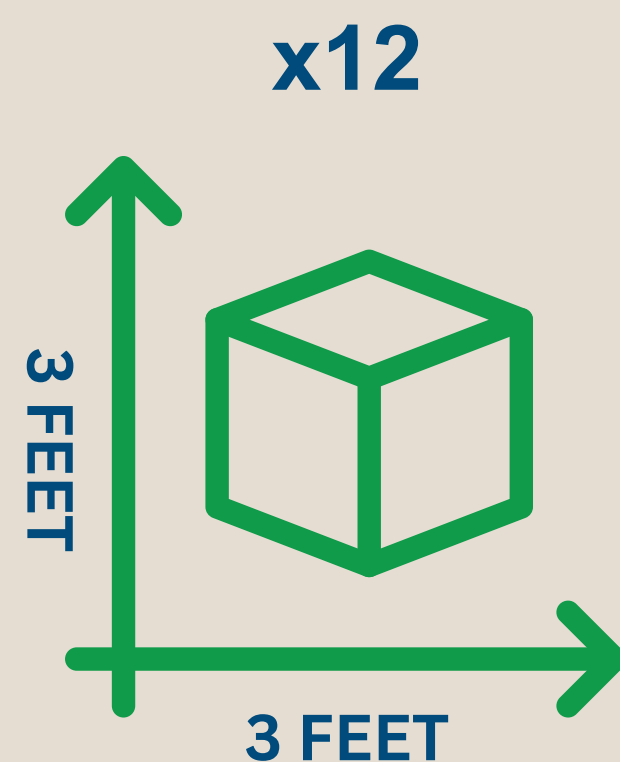

! Sign up to receive alerts when inclement weather affects the solid waste collection schedule. Text the word Fairview to 888777. **!**

CLICK BULLETS TO VIEW

- Bulk and Brush Collection Map
- Trash and Recycling Collection Map
- Full Collection Schedule and Holiday Calendar
- Bulk and Brush Collection Procedures
- Trash Collection Procedures
- Recycling Collection Procedures

Bulk and Brush Collection Map

[Click](#) to Return to the Main Menu.

Key Things to Know about Brush and Bulk Collection

- Brush and bulk waste is collected on Mondays.
- Your address determines your collection week. [View the map](#) to see your collection week.
- Bulk and brush should be cut into 4-foot lengths and neatly stacked.
- Up to 12 cubic yards of brush and bulk are allowed per address in a month.
- A single cubic yard is 3 feet long, 3 feet wide and 3 feet tall.

Click to Return to the Main Menu.

Trash and Recycling Collection Map

[Click](#) to Return to the Main Menu.

Key Things to Know about Trash Collection

- Trash should be contained inside securely tied plastic bags, and all bags should fit inside the solid blue cart with the lid closed.
- Pink tags may be purchased from the town for \$2.14 each to be placed on each excess bag that doesn't fit inside the solid blue trash cart. Bags placed outside of carts without a town-issued tag will not be collected.
- Your collection day is based on your address. [View the map](#) to see if your collection day is Monday, Tuesday or Wednesday.
- Carts should be placed with handles facing the house and lids opening toward the street or alley.
- Carts must be placed 2 to 3 feet apart and away from each other and other objects that may obstruct the pickup arm.
- Carts should be placed at the curb by 7 a.m. on collection day and no earlier than 5 p.m. the prior day. Carts must be rolled away from the street after trash is collected – no later than 6 a.m. the following day.
- Hazardous waste cannot be included with household trash.