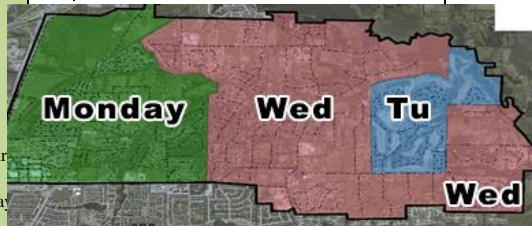

Mondays - Green Zone Streets

Ambrym, Antique Rose, Barksdale, Bently, Benton, Bluebird, Bluebonnet, Braddock, Broadwing, Butterfly Way, Cabernet, Cactus, Conestoga, Convention Dr, Countryside, Emerson, Ethel Marie, Fairland, Fairview Pkwy, Fairview Station Pkwy, Fairview Village Rd, Frisco Rd, Fordham, Fountain Court/East/North/West, Green Apple, Hawkswood, Horseshoe, Hummingbird, Indian Springs, Lakeridge, Latham, Linhurst, Louise, Plumwood way, Stonebrook, Summerfield, SH5, Talia Cir, Varnum Way & U.S. 75.

Tuesdays - Blue Streets Heritage Ranch

Barton Springs, Beth Page, Black Diamond, Bridle Ct, Branding Iron, Cattle Barron Rd/Ct, Cabellero, Cascades, Cheyenne, Grand Cypress, Hitching Post, Inverness, Long Cove, Medinah, Merion, Mustang, Ocean, Oakland Hills, Quarry Oaks, Pelican Hills, Pine Valley Ct/Dr, Ranch House, Rio Bravo, Saddleback, Sagebrook, Scenic Ranch, Shadow Creek, Shinnecock, Shoal Creek, Sycamore, Southern Hills, Winged Foot & Wrangler

Wednesdays - Red Subdivisions Remainder of East Fairview

Chamberlain Place, Country Club Estates, Fairview Farms, Fairview Meadows, Fairview Ranch Estates, Fox Glen, Kingdom Estates, Montecito Estates, Parkside At Fairview, Pauls Park, Oak Meadows, Oakwood Estates, Oaks of Fairview, Red Oak Ranch, Remington Parks, Rivers' Edge, River Oaks, Stone Creek Estates, Sycamore Place, Summer Hill Farms, Thompson Springs, Three Oaks, Tranquility Farms, Wellington Park Estates, Willow Point Estates, Woods of Ascot

Wednesdays - Red Zone Streets

Country Club, Hart, Meandering Way, Old Stacy Rd, Rushing Waters Ct, Red Oak, Stacy Rd (E of U.S. 75 - W of Oakwood), Shady Brook Ln, Stoddard, Timber Ln & Young Trl

All trash and recycling MUST be placed out by 7 a.m.