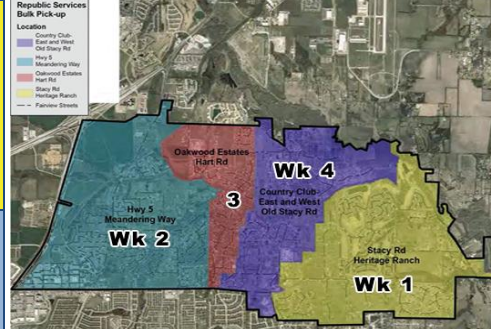

Bulk & Brush Week 3 - Red

Subdivisions: Chamberlain Place, Fairview Meadows, Oaks of Fairview, Oakwood Estates, Sycamore Place & Tranquility Farms

Streets: Ashwood, Barksdale, Beechwood, Bending Oak, Briardale, Country Club (E of RR tracks & W of Englenook Ct), Country Trl, Deer Path, Dewberry, Elk Ridge, Elmbrook, Englenook, Ethel Marie, Foxdale, Foxglove, Hart, Irene, Lost Creek Trl, Louise, Oak Bluff, Oakmont, Oakwood, Parkdale, Patrician, Quail Rise, Saint James Ct/Dr, Sloan Crossing, Stoddard, Tranquility & Willow

Bulk & Brush Week 4 - Purple

Subdivisions: Ascot Heath, Country Club Estates, Countryside, Fairview Ranch Estates, Fox Glen, Montecito Estates, Pauls Park, Red Oak Ranch, Stone Creek Estates, Wellington Park Estates, Willow Point Estates, Woods of Ascot Heath & Wynford Chace

Streets: Arroyo Blanco, Berkshire Way, Camino Real, Circle in the Woods, Collinwood, Cottonwood, Country Club (N of Summerhill & W of Englenook), Dover, Elmecreek, Farmstead, Hackberry, Hampton, Hart Ct/Rd, Home Pl, Kempton Park, Lakewood, Maple, Maplecreek, Maverick, Meandro Ria, Old Stacy, Pecan, Red Oak, Redbud, Rowley Mile, Sharon, Stacy (E of Oakwood & W of Country Club), Stallion, Stonecreek, Three Oaks, Timber, Wood Crest, Wynford & Young Trl

Brush/Bulk Limit: 12 Cubic Yards or Four Truck Loads

Example: 6 x 6 x 9

OR

All brush and bulk MUST be placed out by 7 a.m. on the Monday of your scheduled bulk week

See the separate Trash & Recycling Calendar for your trash & recycling day

January						
S	M	T	W	T	F	S
	1	2	3	4	5	6
7	8	9	10	11	12	13
14	15	16	17	18	19	20
21	22	23	24	25	26	27
28	29	30	31			

February						
S	M	T	W	T	F	S
				1	2	3
4	5	6	7	8	9	10
11	12	13	14	15	16	17
18	19	20	21	22	23	24
25	26	27	28	29		

March						
S	M	T	W	T	F	S
				1	2	3
4	5	6	7	8	9	10
11	12	13	14	15	16	17
18	19	20	21	22	23	24
25	26	27	28	29	30	31

April						
S	M	T	W	T	F	S
1	2	3	4	5	6	7
8	9	10	11	12	13	14
15	16	17	18	19	20	21
22	23	24	25	26	27	28
29	30					

May						
S	M	T	W	T	F	S
		1	2	3	4	5
6	7	8	9	10	11	12
13	14	15	16	17	18	19
20	21	22	23	24	25	26
27	28	29	30	31		

June						
S	M	T	W	T	F	S
					1	2
3	4	5	6	7	8	9
10	11	12	13	14	15	16
17	18	19	20	21	22	23
24	25	26	27	28	29	30

July						
S	M	T	W	T	F	S
1	2	3	4	5	6	7
8	9	10	11	12	13	14
15	16	17	18	19	20	21
22	23	24	25	26	27	28
29	30	31				

August						
S	M	T	W	T	F	S
			1	2	3	4
5	6	7	8	9	10	11
12	13	14	15	16	17	18
19	20	21	22	23	24	25
26	27	28	29	30	31	

September						
S	M	T	W	T	F	S
						1
2	3	4	5	6	7	8
9	10	11	12	13	14	15
16	17	18	19	20	21	22
23	24	25	26	27	28	29
30						

October						
S	M	T	W	T	F	S
	1	2	3	4	5	6
7	8	9	10	11	12	13
14	15	16	17	18	19	20
21	22	23	24	25	26	27
28	29	30	31			

November						
S	M	T	W	T	F	S
				1	2	3
4	5	6	7	8	9	10
11	12	13	14	15	16	17
18	19	20	21	22	23	24
25	26	27	28	29	30	

December						
S	M	T	W	T	F	S
						1
2	3	4	5	6	7	8
9	10	11	12	13	14	15
16	17	18	19	20	21	22
23	24	25	26	27	28	29
30	31					

Holiday Schedule: The week of New Year's Day, Memorial Day & Labor Day, weekly collections begin on Tuesdays.