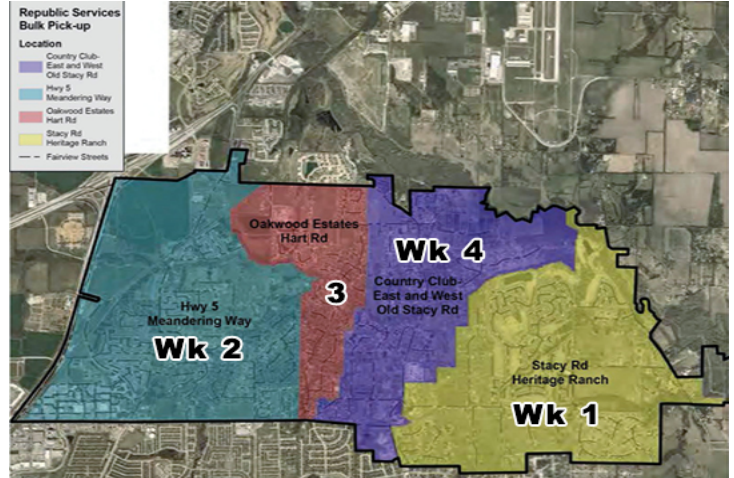

### Bulk & Brush Subdivisions & Streets by Pickup Day of the Week

#### Bulk & Brush Week 1 - Yellow

**Subdivisions:** Blue Grass Farms, Fairview Farms, Heritage Ranch, Parkside, Remington Park, Summer Hill Farms & Thompson Springs  
**Streets:** Affirmed, Ashcroft, Bastrop, Big Bend, Bonham, Cambridge, Dumont, Dunaway Crossing, Elisabeth Way, Essex Ct, Fitzhugh Mill, Hammerly, Honey Creek, Kentucky, Man O War, Newchester, Orr, Palo Duro, Remington, Seattle Slew, Secretariat, Stacy Rd (E. of Country Club & W. of Orr Rd), Stafford, Summer Hill, Stonehinge, Summit Ct, Weston, Windsor & Wyndham

#### Bulk & Brush Week 2 - Blue

**Subdivisions:** Bridlegate, Courts at Sloan Creek, Cypress Crossing, Dreamland, Fairview Downs, Final Domain, Hawks Wood, Ranchette Estates, Rivers' Edge, River Oaks, Sloan Creek Estates, Villas in the Park, Village of Fairview  
**Streets:** Blue Bird, Country Club (E of SH5 & W of RR tracks), Frisco Rd, Green Apple, Meandering Way, Rushing Waters Ct, Shady Brook, Stacy Rd (E of 75 & W of Oakwood), SH5 & U.S. 75

#### Bulk & Brush Week 3 - Red

**Subdivisions:** Chamberlain Place, Fairview Meadows, Oaks of Fairview, Oakwood Estates, Sycamore Place & Tranquility Farms  
**Streets:** Ashwood, Barksdale, Beechwood, Bending Oak, Briardale, Country Club (E of RR tracks & W of Englenook Ct), Country Trl, Deer Path, Dewberry, Elk Ridge, Elmbrook, Englenook, Ethel Marie, Foxdale, Foxglove, Hart, Irene, Lost Creek Trl, Louise, Oak Bluff, Oakmont, Oakwood, Parkdale, Patrician, Quail Rise, Saint James Ct/Dr, Sloan Crossing, Stoddard, Tranquility & Willow